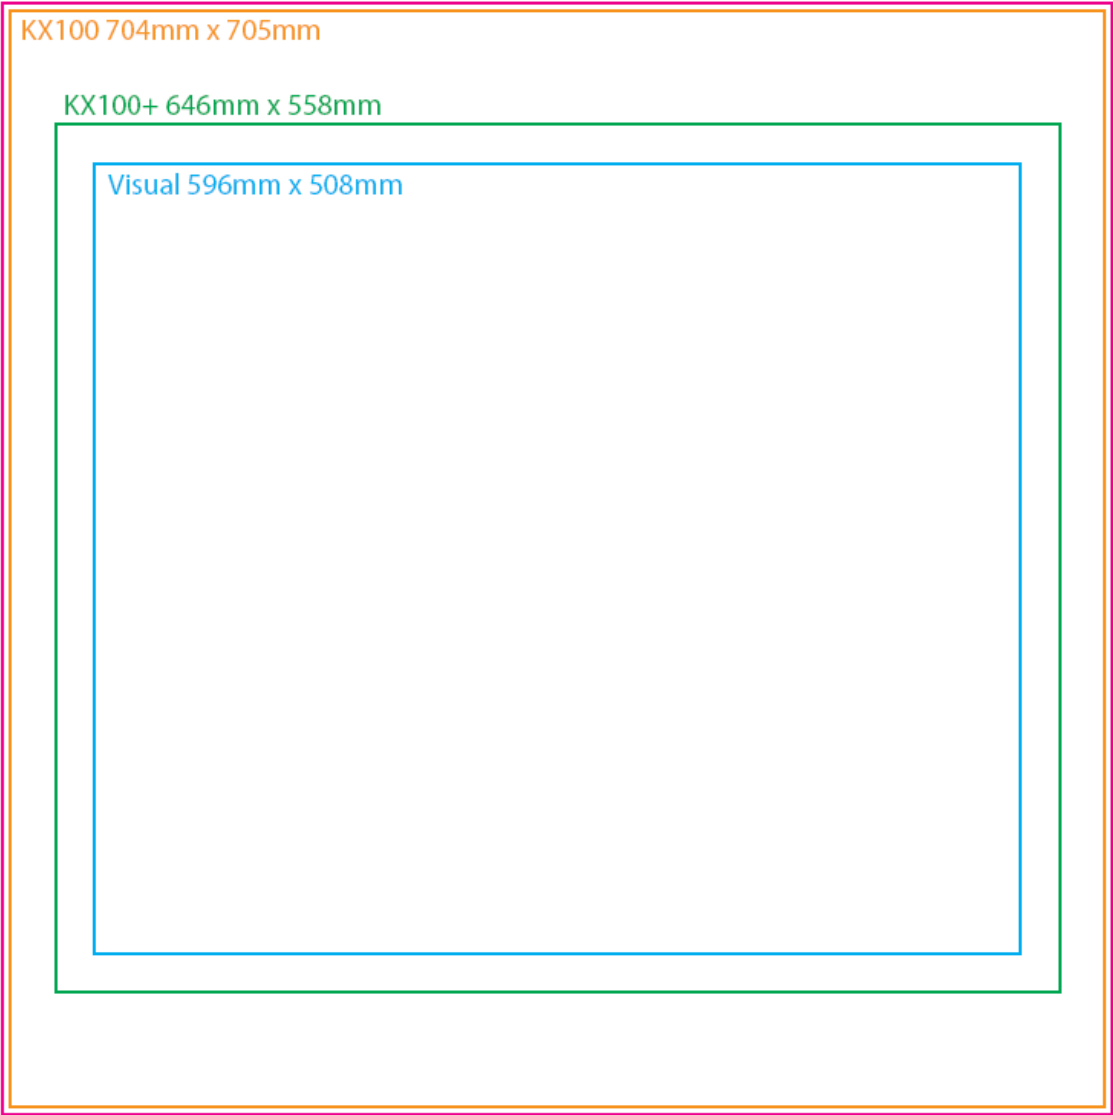

Phone Kiosk

KX100+

KX100/300

Dimensions

KX100+

Top Panel	Height	Width
Size	1018 mm	646 mm
Safe Copy Area	893 mm	596 mm
Bottom Panel	Height	Width
Size	558 mm	646 mm
Safe Copy Area	508 mm	596 mm

KX100/300

Top Panel	Height	Width
Size	943 mm	704 mm
Safe Copy Area	893 mm	596 mm
Bottom Panel	Height	Width
Size	705 mm	704 mm
Safe Copy Area	508 mm	596 mm

Top Panel

Bottom Panel

Bleed 714mm x 715mm

KX100 704mm x 705mm

KX100+ 646mm x 558mm

Visual 596mm x 508mm

Darvic Strip (if applicable)

Material Specification

All Panels: self adhesive removable vinyl

Poster delivery

Posters must be delivered flat packed.