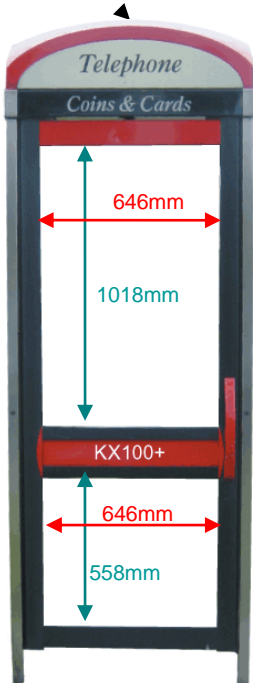

Phone Kiosk

KX100+

KX100/300

Dimensions

KX100+

Top Panel	Height	Width
Size	1018 mm	646 mm
Safe Copy Area	893 mm	596 mm
Bottom Panel	Height	Width
Size	558 mm	646 mm
Safe Copy Area	508 mm	596 mm

KX100/300

Top Panel	Height	Width
Size	943 mm	704 mm
Safe Copy Area	893 mm	596 mm
Bottom Panel	Height	Width
Size	705 mm	704 mm
Safe Copy Area	508 mm	596 mm

Top Panel

Bottom Panel

Bleed 714mm x 715mm

KX100 704mm x 705mm

KX100+ 646mm x 558mm

Visual 596mm x 508mm

Darvic Strip (if applicable)

Material Specification

All Panels: self adhesive removable vinyl

Poster delivery

Posters must be delivered flat packed.