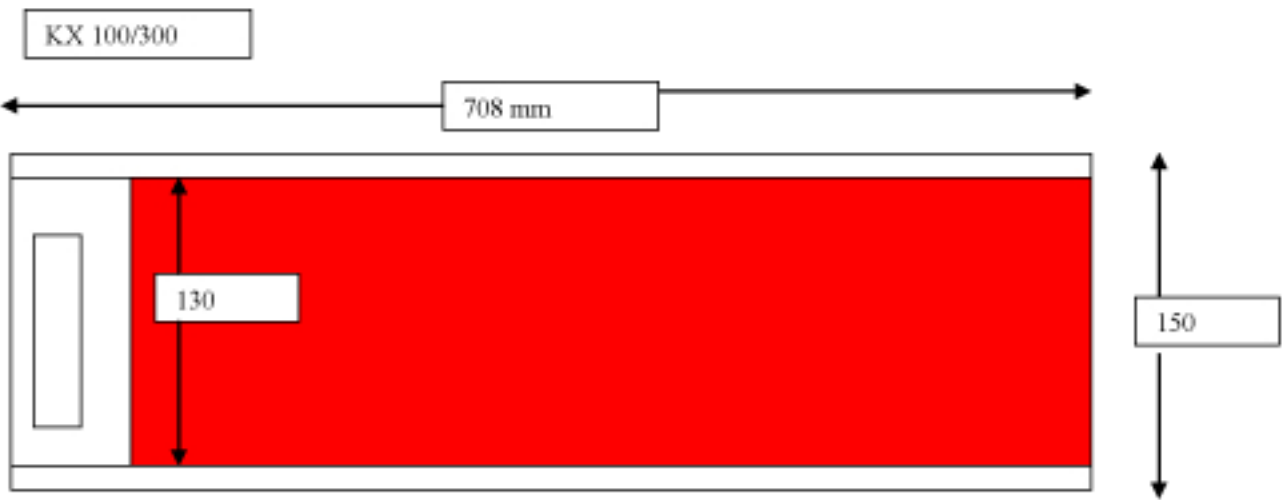

Phone Kiosk

KX100+

KX100/300

Dimensions

KX100+

Top Panel	Height	Width
Size	1018 mm	646 mm
Safe Copy Area	893 mm	596 mm
Bottom Panel	Height	Width
Size	558 mm	646 mm
Safe Copy Area	508 mm	596 mm

KX100/300

Top Panel	Height	Width
Size	943 mm	704 mm
Safe Copy Area	893 mm	596 mm
Bottom Panel	Height	Width
Size	705 mm	704 mm
Safe Copy Area	508 mm	596 mm

Top Panel

Bottom Panel

Bleed 714mm x 715mm

KX100 704mm x 705mm

KX100+ 646mm x 558mm

Visual 596mm x 508mm

Darvic Strip (if applicable)

Material Specification

All Panels: self adhesive removable vinyl

Poster delivery

Posters must be delivered flat packed.