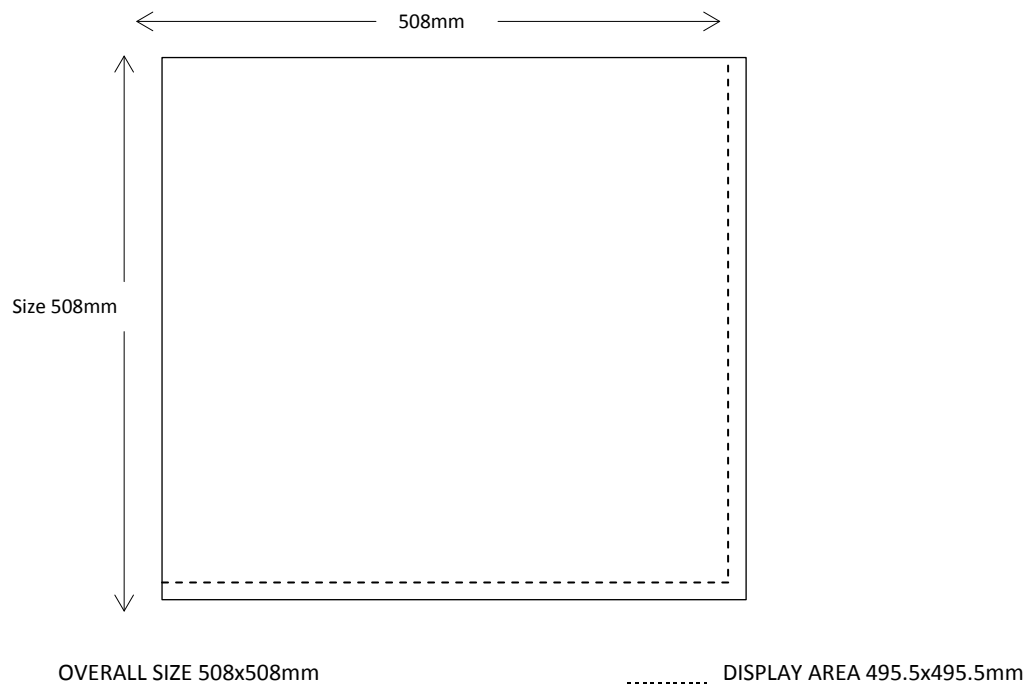

96 Sheet Portrait (Golden Square) Art Specification**SIZING**

Artworks must be created to the size shown in the line drawing above.

DISPLAY AREA

We strongly suggest that advertisers pay particular attention to the Display Area. Background images and colours can be bled up to the Overall Size but all important text and images must be positioned no less than 15mm from the right-hand edge and 10mm from the bottom edge. This will ensure that no important text or images are lost behind the framework.

ARTWORK REQUIREMENTS

Please convert all RGB files to CMYK. All images must be scanned at hi-resolution, no less than 300dpi. All screen and printer fonts must be supplied, if this is not possible, all text must be created as outlines. For colour linework, all Pantone references must be specified within the digital file. The artwork must be created to the Overall Size shown in the line drawing and include 1mm of 'bleed' all round.

96 Sheet Portrait (Golden Square) Print Specification

Dimensions

	Height	Width
Size	6096 mm	6096 mm
Safe Copy Area	4946 mm	4946 mm

Please note that due to the expansion of posters during application, we recommend that you adhere to the safe copy area guidelines above.

Overall Size 6096x6096mm

Set up artwork at 1/12th of overall size with any images 300dpi @ 100%

Send artwork as hi-res pdf with all fonts converted to paths.

Poster Collation and Packing

Please deliver posters collated, folded and wrapped in packages of no more than 10.