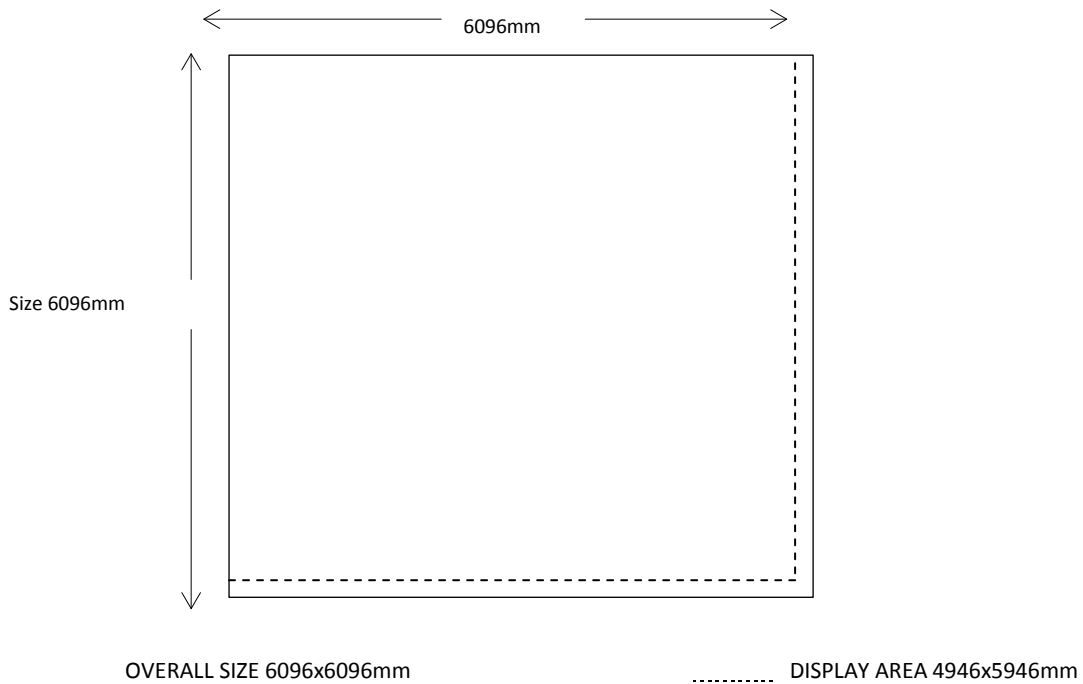

96 Sheet Portrait (Golden Square) Art Specification**SIZING**

Artworks must be created to the size shown in the line drawing above.

DISPLAY AREA

We strongly suggest that advertisers pay particular attention to the Display Area. Background images and colours can be bled up to the Overall Size but all important text and images must be positioned no less than 15mm from the right-hand edge and 10mm from the bottom edge. This will ensure that no important text or images are lost behind the framework.

ARTWORK REQUIREMENTS

Please convert all RGB files to CMYK. All images must be scanned at hi-resolution, no less than 300dpi. All screen and printer fonts must be supplied, if this is not possible, all text must be created as outlines. For colour linework, all Pantone references must be specified within the digital file. The artwork must be created to the Overall Size shown in the line drawing and include 1mm of 'bleed' all round.

96 Sheet Portrait (Golden Square) Print Specification

Dimensions

	Height	Width
Size	6096 mm	6096 mm
Safe Copy Area	4946 mm	4946 mm

Please note that due to the expansion of posters during application, we recommend that you adhere to the safe copy area guidelines above.

Overall Size 6096x6096mm

Set up artwork at 1/12th of overall size with any images 300dpi @ 100%

Send artwork as hi-res pdf with all fonts converted to paths.

Poster Collation and Packing

Please deliver posters collated, folded and wrapped in packages of no more than 10.